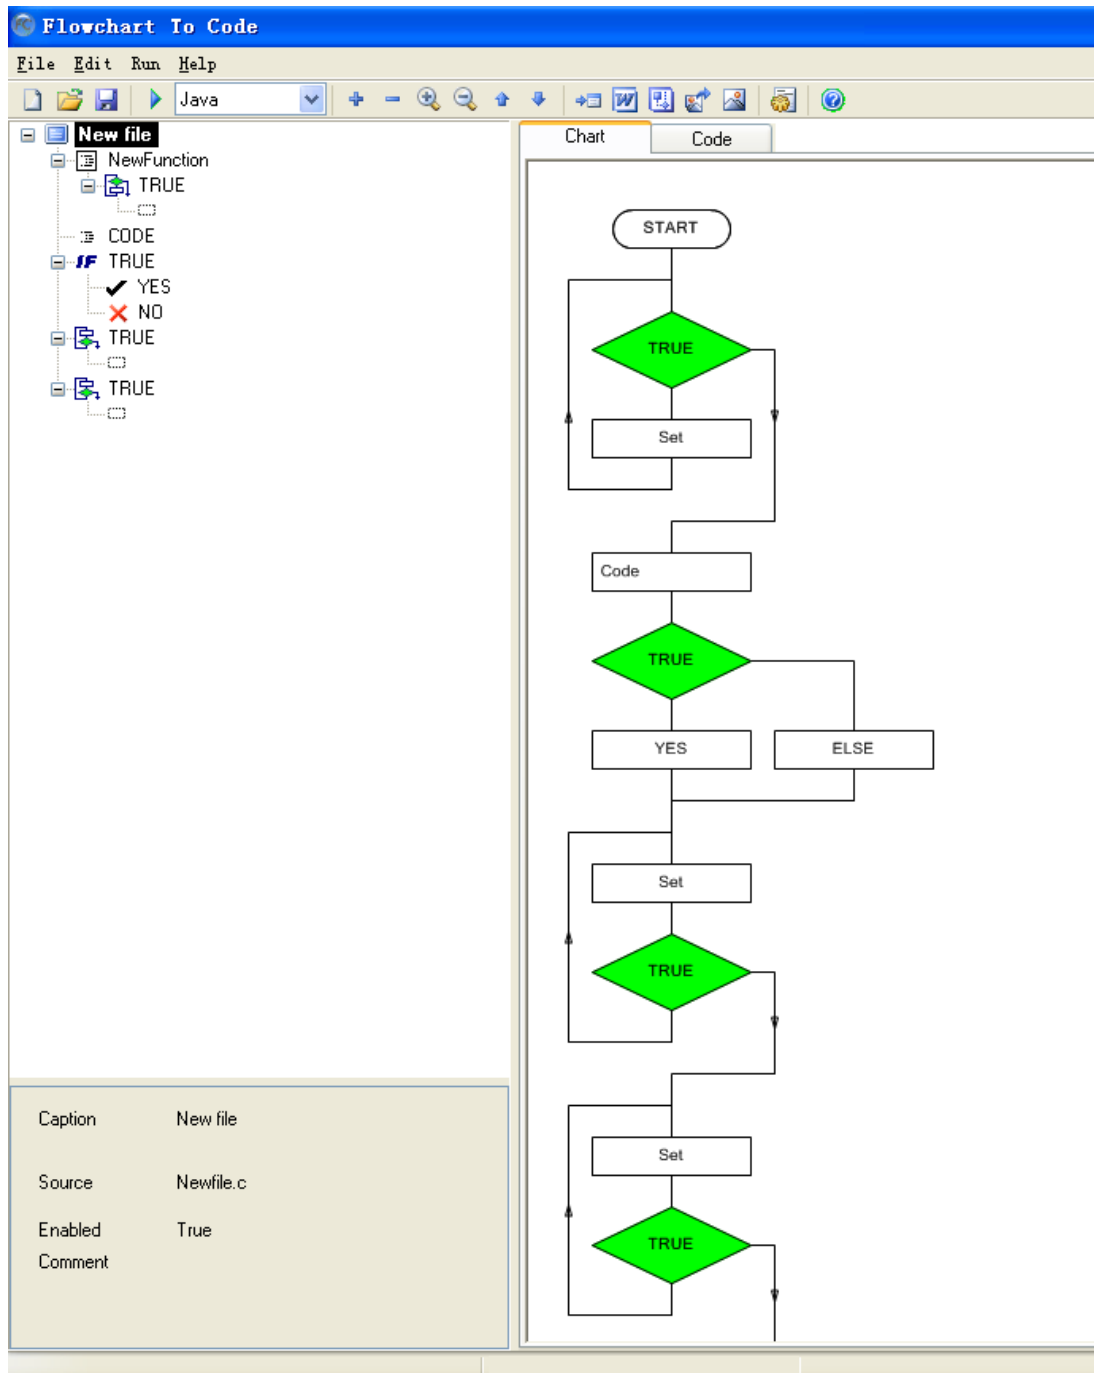

Use Auto Code Generator to Make App for Your Holiday Sale and Get Christmas Gift

2013 Christmas is coming in a few days. According to a research, more than 90% business owners like to use web applications in their business promotion, and 75% of them have already developed applications for their business. Especially for holiday deals like Christmas, applications will bring comparable benefits to the business promotion and sales. The problem is, you need to get the application prepared ahead of schedule. Fortunately, you can use some programming tool such as auto code generator to help your app development. Please read the following article to learn some tips for your business app development.

AthTek [Flowchart to Code](#) is an auto code generator for app development. It can generate an app flowchart all by clicking, and convert the app flowchart into source code automatically. As a powerful programming tool, it support to generate source code in C, C++, C#, Java, JavaScript and Delphi. This means you can make applications for iPhone/iPad (C, C++), Android (Java), web (C#, JavaScript) and PC (C, C++ and Delphi). With AthTek Flowchart to Code, you can develop applications for most devices which your customers can use.

You can just imagine what application you want to have for your business. “Draw” the application’s flowchart in AthTek Flowchart to Code then you can get the source code with only one click. With the source code you would be able to create the application for you business easily. That is all. Cool, isn't it?