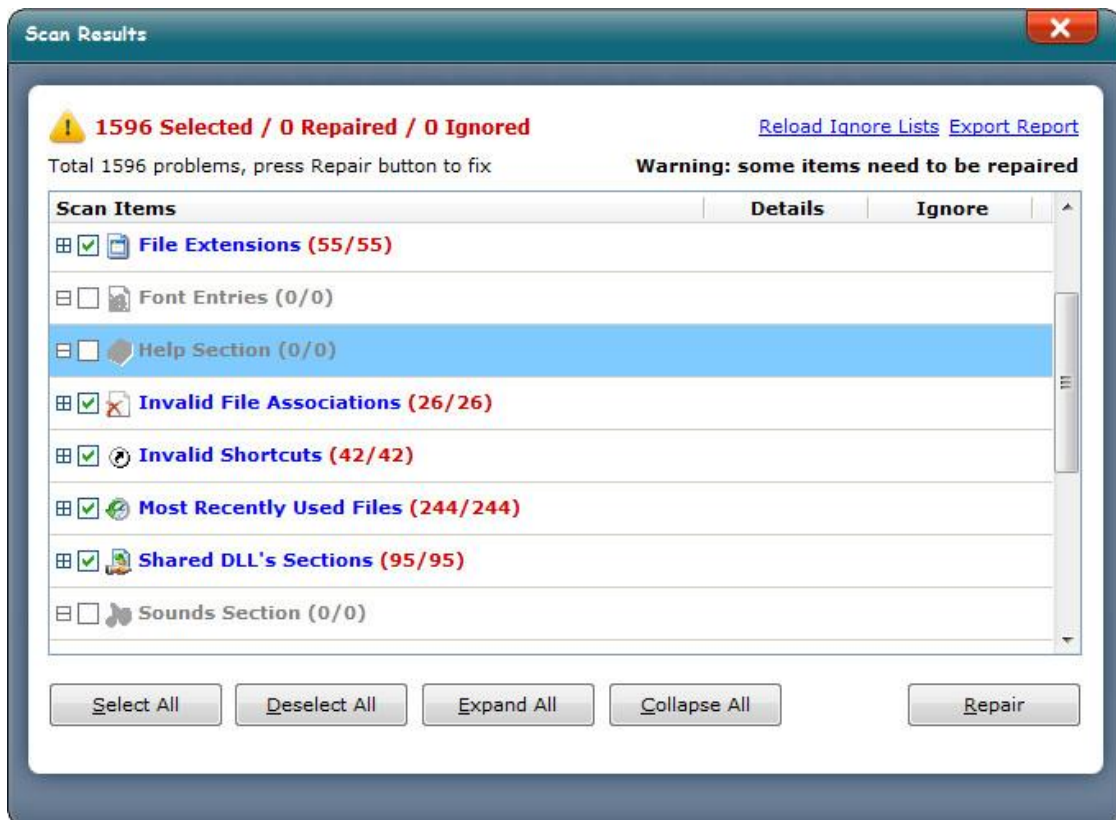

General Introduction to Windows Registry Hives Part.2

File Extensions Hive saves registry keys and values of the reference between applications. For example, you can open a link in MS Word. Functions such as this are saved in File Extensions Hive. Sometimes the file extensions are invalid. This problem can be solved by registry repair.

Font Entries are used for font reference on Windows. It won't have registry errors unless you have installed too many 3rd-party fonts to your computer.

Help Section is used for storing registry keys and values of Windows help file.

File Associations are used for storing registry keys and values of applications reference. **Invalid File Associations** are definitely registry errors which should be removed.

[General Introduction to Windows Registry Hives Part.1](#)