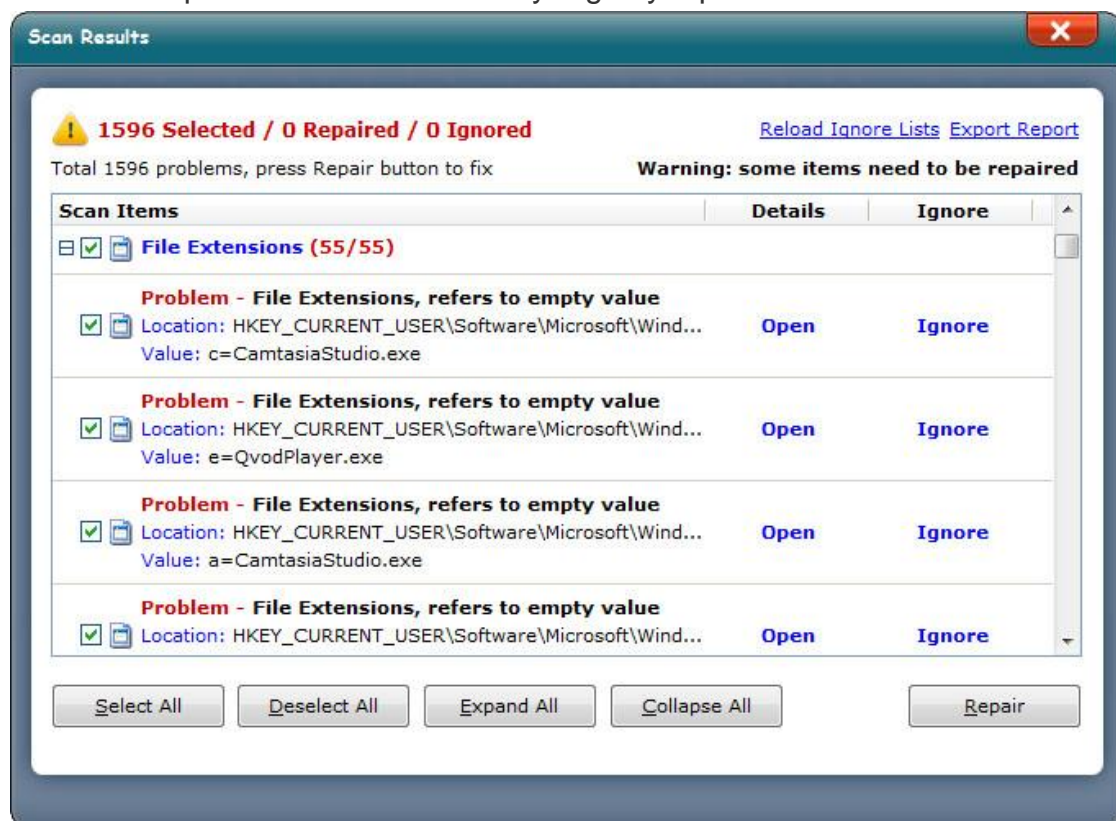

General Introduction to Windows Registry Hives Part.2

File Extensions Hive saves registry keys and values of the reference between applications. For example, you can open a link in MS Word. Functions such as this are saved in File Extensions Hive. Sometimes the file extensions are invalid. This problem can be solved by registry repair.

Font Entries are used for font reference on Windows. It won't have registry errors unless you have installed too many 3rd-party fonts to your computer.

Help Section is used for storing registry keys and values of Windows help file.

File Associations are used for storing registry keys and values of applications reference. **Invalid File Associations** are definitely registry errors which should be removed.

[General Introduction to Windows Registry Hives Part.1](#)