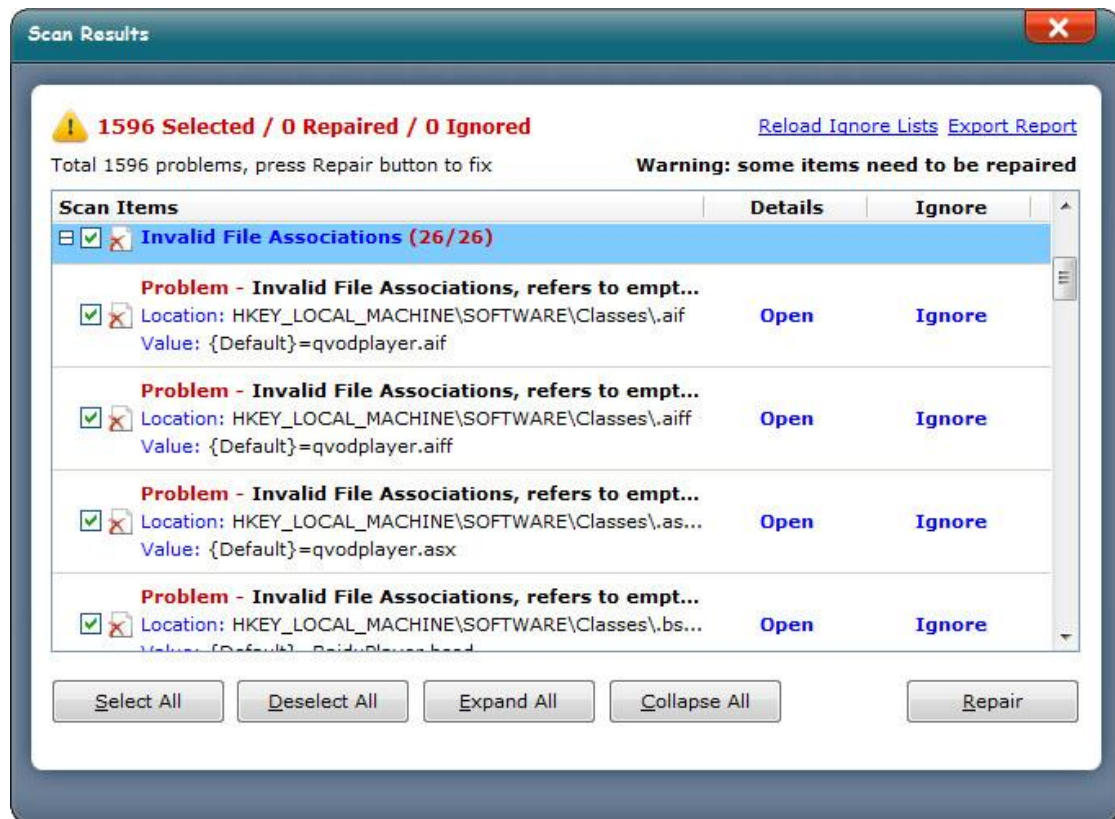

File Associations are used for storing registry keys and values of applications reference. **Invalid File Associations** are definitely registry errors which should be removed.

[General Introduction to Windows Registry Hives Part.1](#)