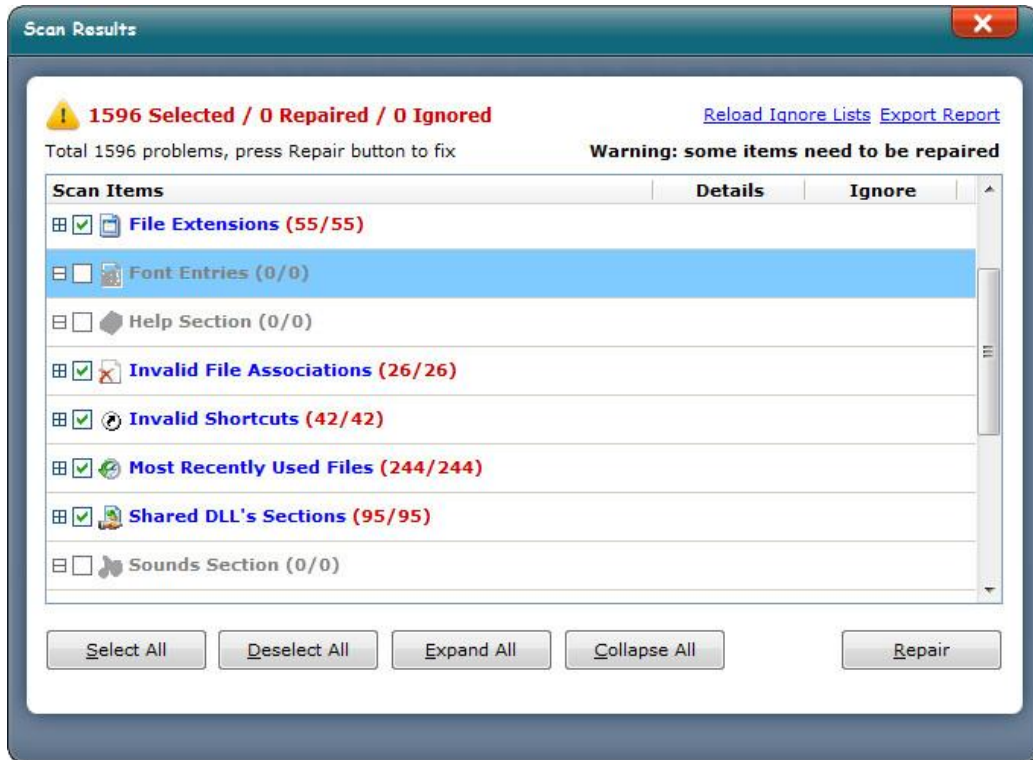

General Introduction to Windows Registry Hives Part.2

File Extensions Hive saves registry keys and values of the reference between applications. For example, you can open a link in MS Word. Functions such as this are saved in File Extensions Hive. Sometimes the file extensions are invalid. This problem can be solved by registry repair.

Font Entries are used for font reference on Windows. It won't have registry errors unless you have installed too many 3rd-party fonts to your computer.

Help Section is used for storing registry keys and values of Windows help file.

File Associations are used for storing registry keys and values of applications reference. **Invalid File Associations** are definitely registry errors which should be removed.

[General Introduction to Windows Registry Hives Part.1](#)